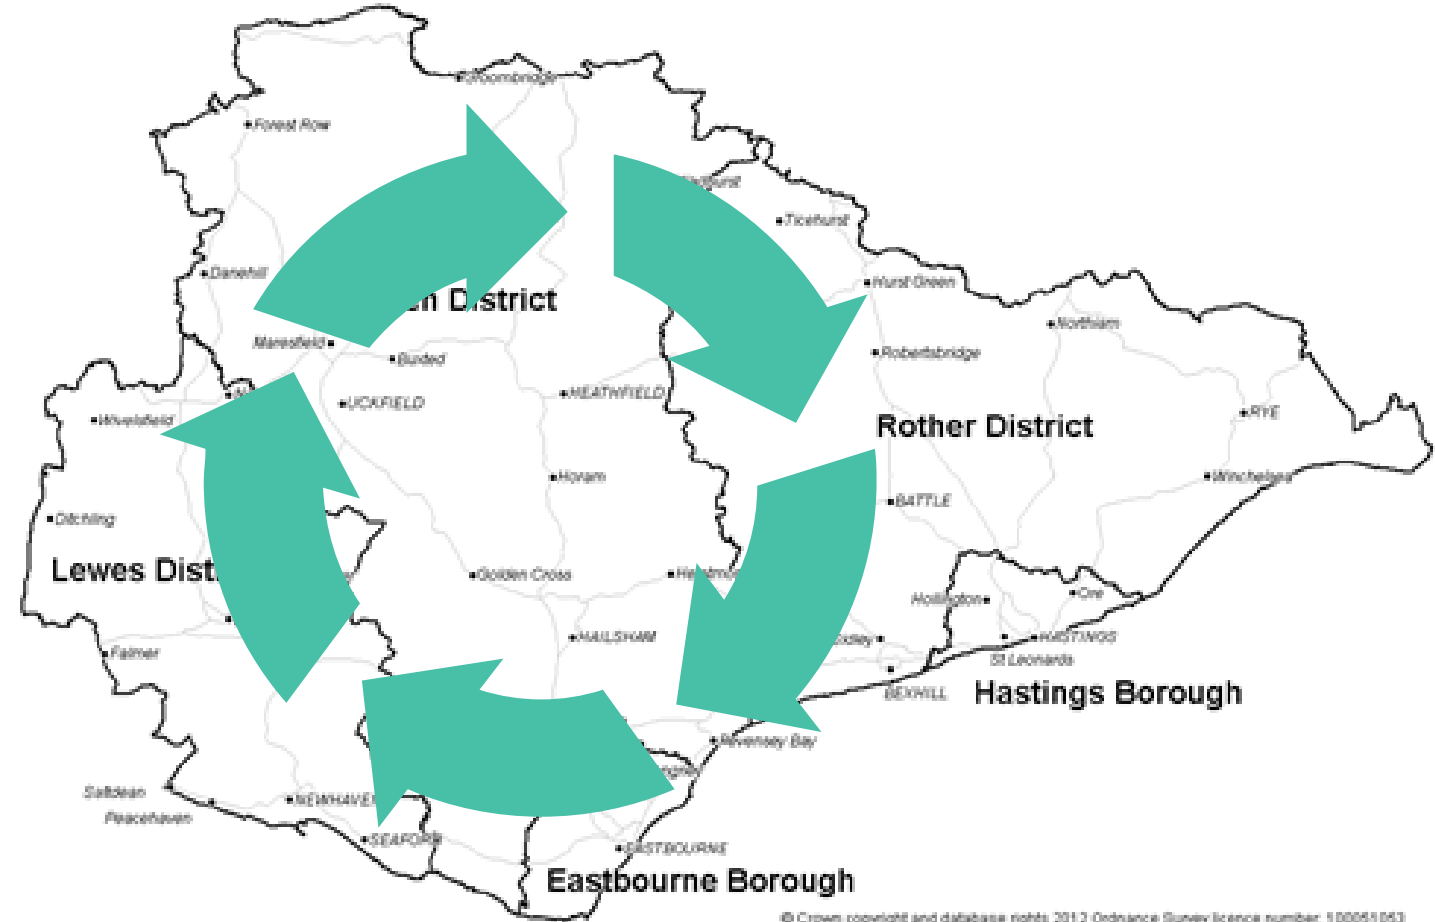

© Crown copyright and database rights 2013 Ordnance Survey licence number: 100051063

Our eight strategic areas...

**FOOD CULTURE AND
CONNECTION**

**FOOD INEQUALITY
AND HEALTH**

**LOCAL FOOD
BUSINESSES AND
JOBS**