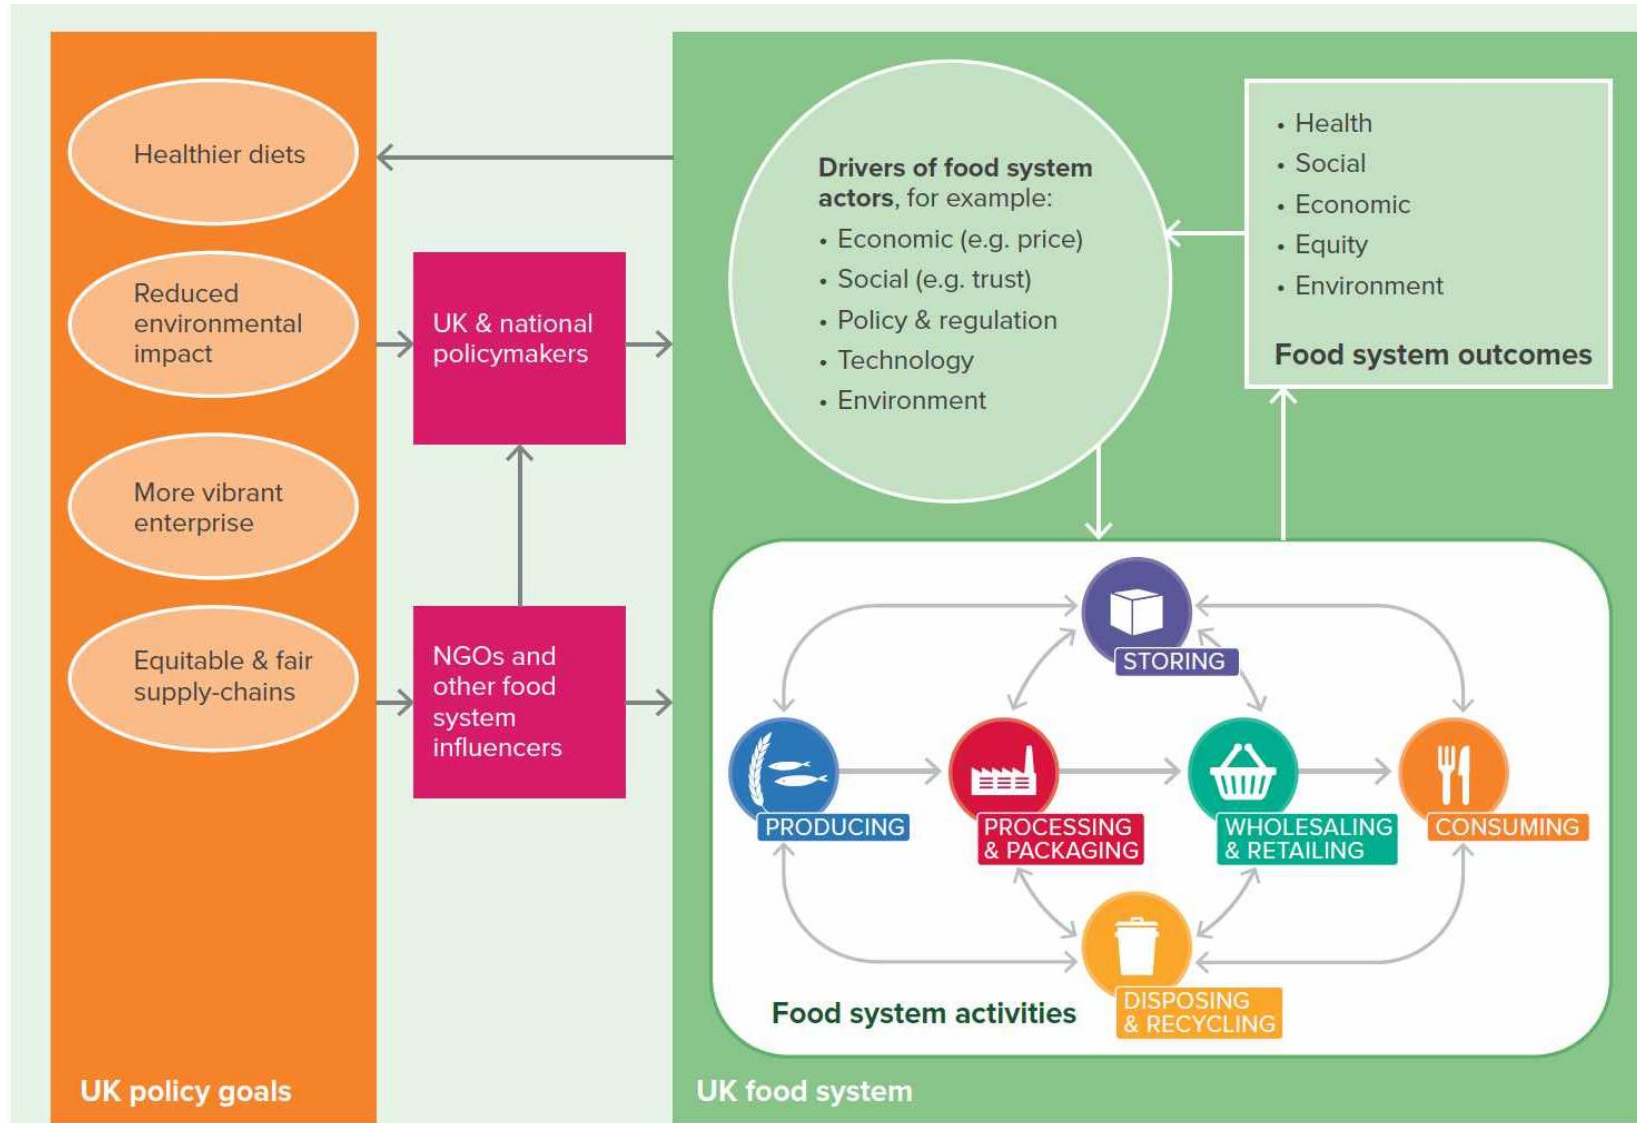

An Introduction

October 2023

Introductions

A network of local organisations and individuals working together to build a food system that works for our people, our economy and our environment

**Wealden Food
Partnership**

Led by the four local district and borough food partnerships and East Sussex County Council, facilitated by Food Matters

So far...

252 members

Public, private,
third sector and
community groups
and leaders

What is a food partnership?

What is a food partnership?

A food partnership is a group of stakeholders that come together around a common vision of creating a more sustainable food system.

What do we mean by the local food system?

A FOOD SYSTEM THAT WORKS FOR OUR PEOPLE, OUR ECONOMY AND OUR ENVIRONMENT

FOOD WASTE

WHAT IF WE BUILT A CONNECTED SYSTEM SO NO FOOD WAS WASTED?

SUPPLY CHAINS AND INFRASTRUCTURE

WHAT IF WE WERE ABLE TO BUILD MORE INFRASTRUCTURE FOR PRODUCERS TO BE ABLE TO PROCESS THEIR PRODUCTS LOCALLY, AND ALLOW US ALL TO BE ABLE TO BUY DIRECTLY FROM OUR LOCAL BUSINESSES?